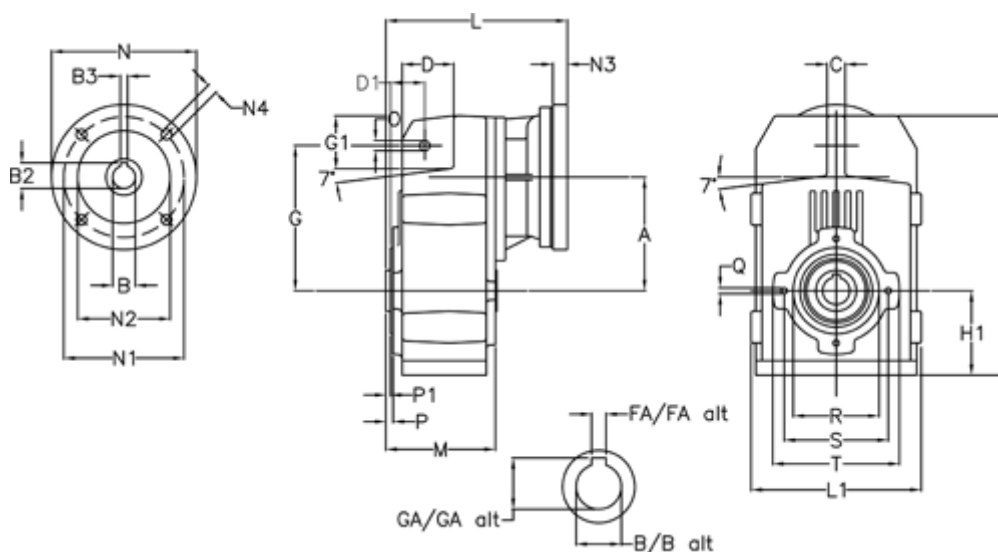

Article number: 29560215634225

Description: Shaft mounted gear
A203H30-156,3-P71B5

Measures

A = 125.00	FA = 8	M = 120.0	Q = M8x15
B = 30	G = 160	N = 160	R = 95
B1 = 14	G1 = 58.0	N1 = 130	S = 115
B2 = 16.3	GA = 33.3	N2 = 110	T = 140
B3 = 5	H = 286.0	N4 = M8x16	
C = 20	H1 = 92.5	O = 11	
D = 57.0	L = 253.0	P = 5.0	
D1 = 40.0	L1 = 188	P1 = 3.0	